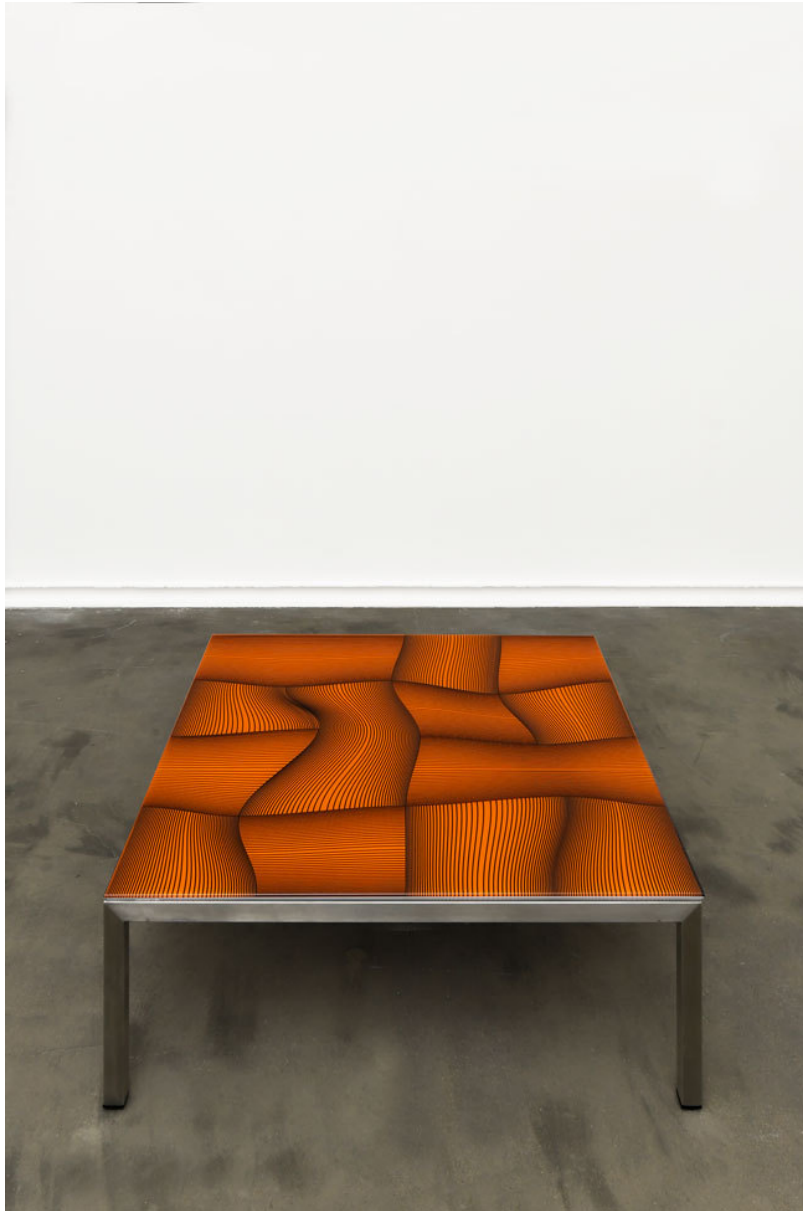

GALERIE MITTERRAND

Peter Kogler

Untitled (Table), 2021

Enamelled glass panel, stainless steel structure

39.37 x 39.37 x 14.57 in (100 x 100 x 37 cm)

Unique

Inv Nbr. KOG-2022-04

79, RUE DU TEMPLE
75003 PARIS