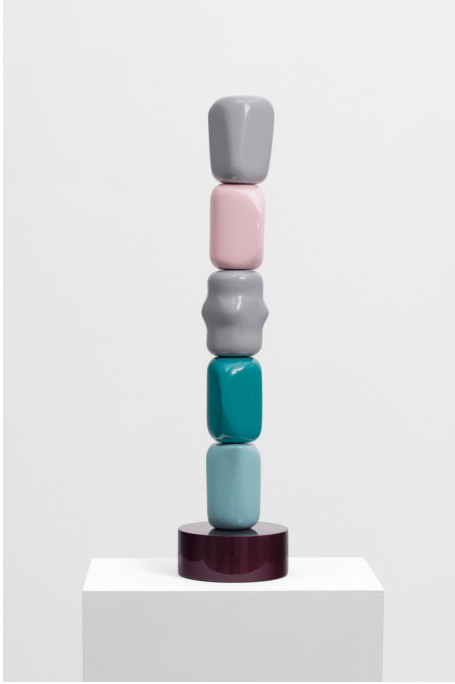

Gary Webb

Gary Webb

Cake, 2009

Painted cast aluminum

29.92 x 7.48 x 7.48 in (76 x 19 x 19 cm)

Unique artwork

INV Nbr. WEB-18-8C

79, RUE DU TEMPLE
75003 PARIS
-
T. + 33 (1) 43 26 12 05
F. + 33 (1) 46 33 44 83
INFO@GALERIEMITTERRAND.COM
WWW.GALERIEMITTERRAND.COM